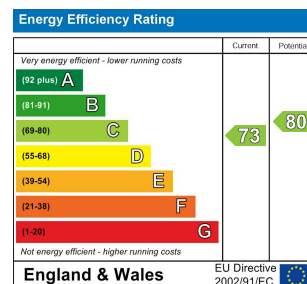

1 Bed
Flat
located in

£850 PCM

DIRECTIONS

CONTACT

12 High Street
Warwick
Warwickshire
CV34 4AP

E: lettings@margetts.co.uk
T: 01926 496262
www.margetts.co.uk

MARGETTS
ESTABLISHED 1806